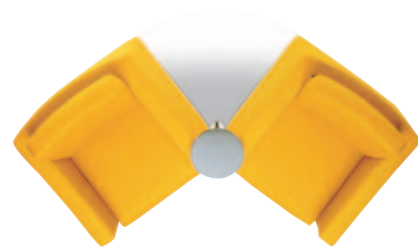

GEMINI...versatile in design

The column base becomes a pivot point, connecting the individual seating elements to each other at any desired angle. Thus the furniture can be configured to fit the space and dimensions of any room. Whether twinned, as the name suggests, or as a single love seat, Gemini gives you a choice.

large, front to back: GE-1022-CH Freestanding Love Seat with GE-1000-GR-CH Rotating Tablet in PA-Salt n' Pepper; GE-1014-CH Linking Chair, GE-1000-GR-CH in PA-Mirage, GE-1015-CH Linking Chair, GE-1000-GR-CH Rotating Tablet in PA-Mirage, GE-1016-CH Linking Chair.

photo above: GE-1014-CH Linking Chair, GE-1000-GR-CH Rotating Tablet in PA-Mirage, GE-1016-CH Linking Chair.