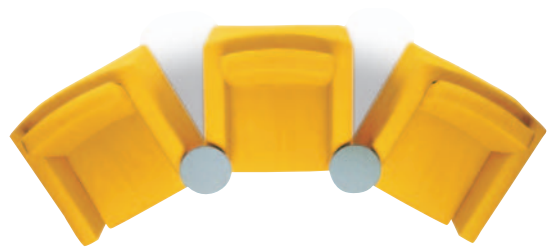

G E M I N I ...perfection in function and form

This variable chair and love seat collection can be used individually or combined in groups.

The sloping line of the base sets the visual accent, either to the left, the right, or even in a straight line. The universal column base can be fitted with a covering cap or extended to form a tablet with the addition of a clear glass, frosted glass, or granite plate.

shown above: GE-1021-CH Freestanding Love Seat with two GE-1000-GR-CH Rotating Tablets in PA-Mirage.

shown front to back: three GE-1013-CH Freestanding Chairs with GE-1000-GR-CH Rotating Tablets in PA-Mirage.

GEMINI...versatile in design

The column base becomes a pivot point, connecting the individual seating elements to each other at any desired angle. Thus the furniture can be configured to fit the space and dimensions of any room. Whether twinned, as the name suggests, or as a single love seat, Gemini gives you a choice.