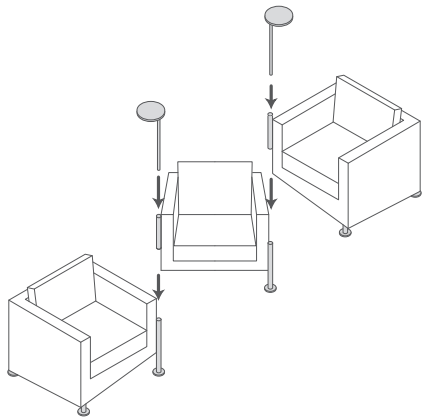

G E M I N I ...perfection in function and form

This variable chair and love seat collection can be used individually or combined in groups.

The sloping line of the base sets the visual accent, either to the left, the right, or even in a straight line. The universal column base can be fitted with a covering cap or extended to form a tablet with the addition of a clear glass, frosted glass, or granite plate.

shown above: GE-1021-CH Freestanding Love Seat with two GE-1000-GR-CH Rotating Tablets in PA-Mirage.

shown front to back: three GE-1013-CH Freestanding Chairs with GE-1000-GR-CH Rotating Tablets in PA-Mirage.

GEMINI...versatile in design

The column base becomes a pivot point, connecting the individual seating elements to each other at any desired angle. Thus the furniture can be configured to fit the space and dimensions of any room. Whether twinned, as the name suggests, or as a single love seat, Gemini gives you a choice.

GE-1025

Linking Love Seat
Straight Base / Linking Posts
52 3/4"W 30 3/8"D 31 3/4"H

GE-1026

Linking Love Seat
Left Angle Base & Post
52W 30 3/8"D 31 3/4"H

GE-1000

Rotating Tablet
Used with any freestanding unit with post and/or with two units linked.
9 7/8" Dia. 1/2" Thick