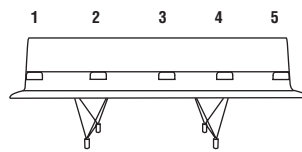

Item	Description	Dimensions Info	inches			centimeters				
			w	d	h	w	d	h		
AE-8300	Wood Arm	Outside	4	12 1/2	1 1/4	10.2	31.8	3.2		
		Arm			23 1/8			58.7		
		Shipping Weight approx		2 lbs						
		SPECIFY ARM LOCATION ON UNIT								
List Price -MM Maple 191										

AE-8310	Black Polyurethane Arm	Outside	4	12 1/2	1 1/4	10.2	31.8	3.2		
		Arm			23 1/8			58.7		
		Shipping Weight approx		2 lbs						
		SPECIFY ARM LOCATION ON UNIT								
List Price BLACK POLYURETHANE 215										

AE-8320	Upholstered Arm	Outside	4	12 1/2	1 1/4	10.2	31.8	3.2						
		Arm			23 1/8			58.7						
		Yardage (54")		1/8 yds / 2 sq ft										
		Shipping Weight approx		2 lbs										
List Price COM/COL Grades		Grade Differential $3												
		1	2	3	4	5	6	7	8	9	10	11	12	
		206	202	205	208	211	214	217	220	223	226	229	232	235

ARM POSTIONS

4 Seater