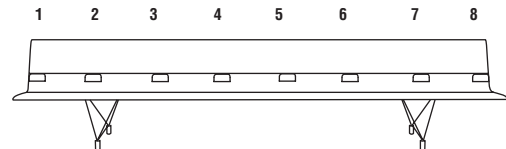

ARM POSTIONS

3 Seater

4 Seater

5 Seater

6 Seater

7 Seater

Item	Description	Dimensions	inches			centimeters		
			Inf	w	d	h	w	d
AE-8400-L AE-8400-R	End Table	Outside		14 3/4		19 1/2	37.5	49.5
for Standard Benches only			Shipping Weight approx			15 lbs		
 <p>left shown</p>			List Price			640		
ALL ALUMINUM								