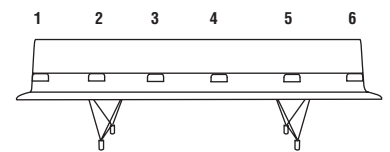

AE-8320	Upholstered Arm	Outside	4	12 1/2	1 1/4	10.2	31.8	3.2						
		Arm			23 1/8			58.7						
		Yardage (54")		1/8 yds / 2 sq ft										
		Shipping Weight approx		2 lbs										
 														
List Price COM/COL Grades		Grade Differential \$3												
		1	2	3	4	5	6	7	8	9	10	11	12	
		206	202	205	208	211	214	217	220	223	226	229	232	235

ARM POSTIONS

3 Seater

4 Seater

5 Seater

6 Seater

7 Seater

Item	Description	Dimensions	inches			centimeters		
			Inf	w	d	h	w	d
AE-8400-L AE-8400-R	End Table	Outside		14 3/4		19 1/2	37.5	49.5
for Standard Benches only			Shipping Weight approx			15 lbs		
 <p>left shown</p>			List Price			640		
ALL ALUMINUM								