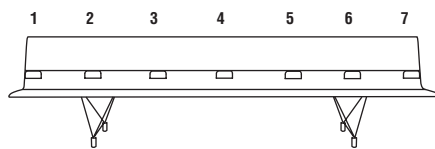

ARM POSTIONS

3 Seater

4 Seater

5 Seater

6 Seater

7 Seater

Item	Description	Dimensions	inches			centimeters		
			Inf	w	d	h	w	d
AE-8400-L AE-8400-R	End Table	Outside		14 3/4		19 1/2	37.5	49.5
for Standard Benches only			Shipping Weight approx			15 lbs		
 <p>left shown</p>			List Price			640		
ALL ALUMINUM								